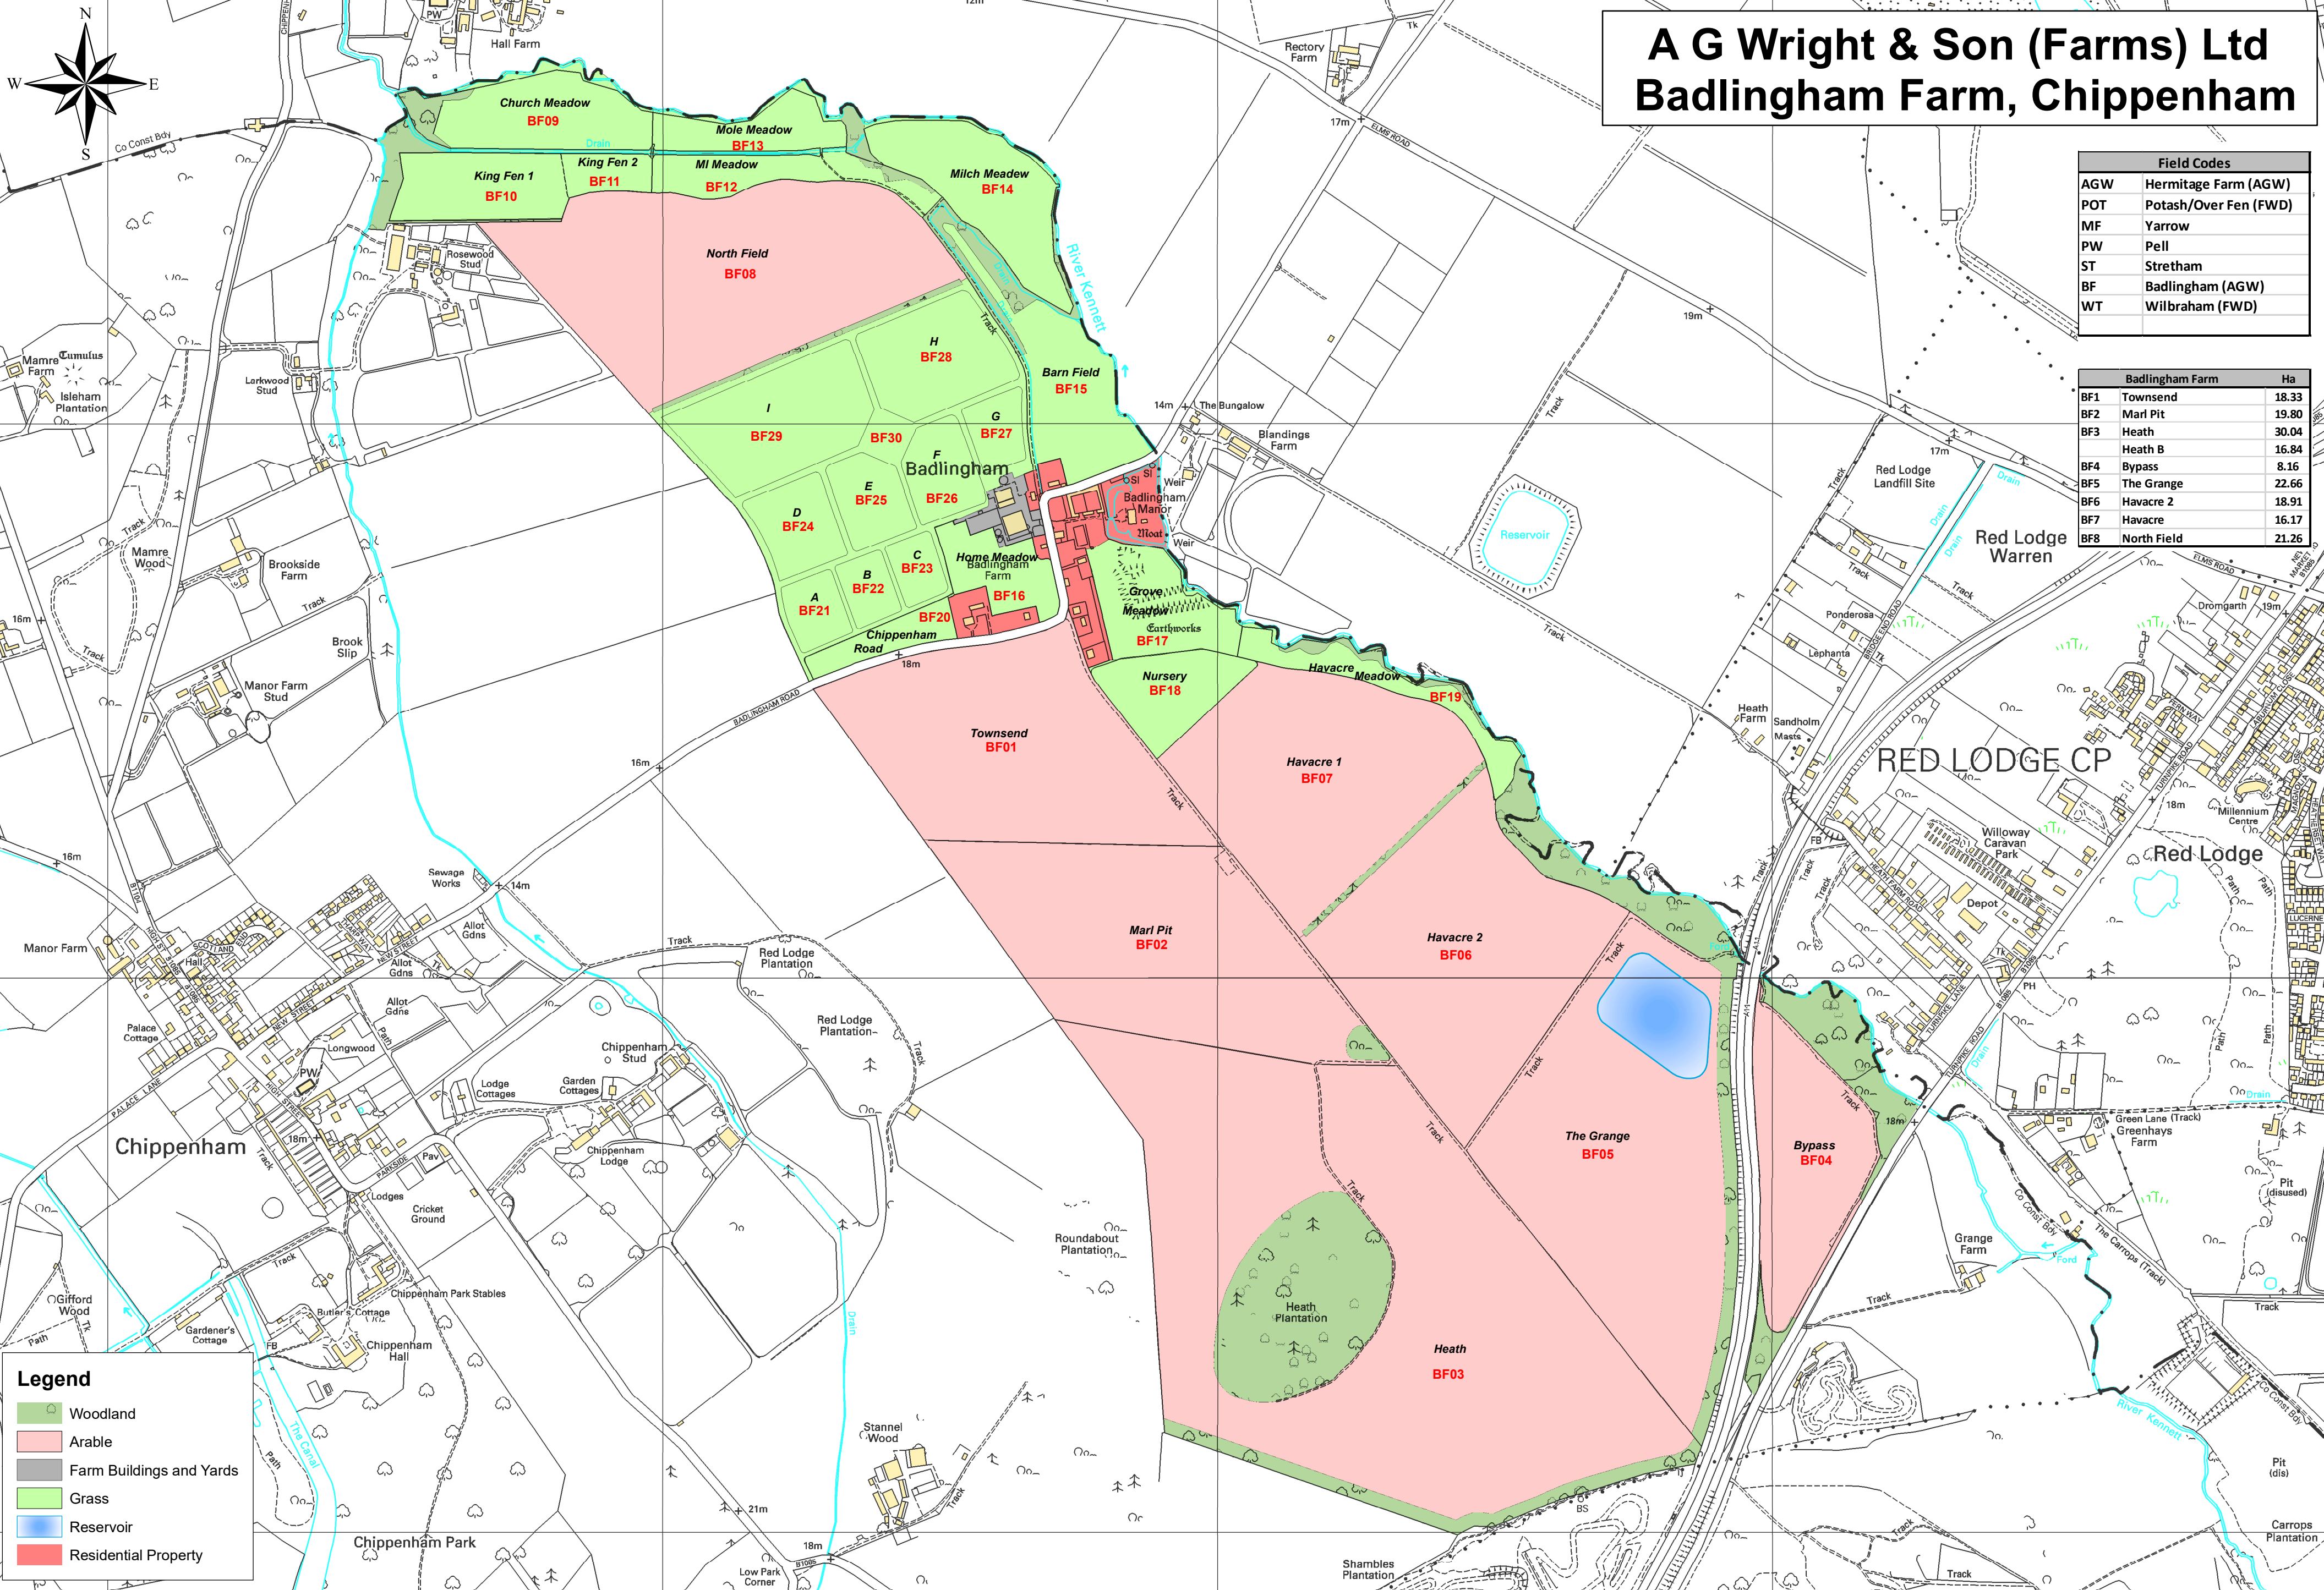

A G Wright & Son (Farms) Ltd Badlingham Farm, Chippenham

Field Codes	
AGW	Hermitage Farm (AGW)
POT	Potash/Over Fen (FWD)
MF	Yarrow
PW	Pell
ST	Stretham
BF	Badlingham (AGW)
WT	Wilbraham (FWD)

Badlingham Farm		Ha
BF1	Townsend	18.33
BF2	Marl Pit	19.80
BF3	Heath	30.04
	Heath B	16.84
BF4	Bypass	8.16
BF5	The Grange	22.66
BF6	Havacre 2	18.91
BF7	Havacre	16.17
BF8	North Field	21.26

Legend	
■	Woodland
■	Arable
■	Farm Buildings and Yards
■	Grass
■	Reservoir
■	Residential Property